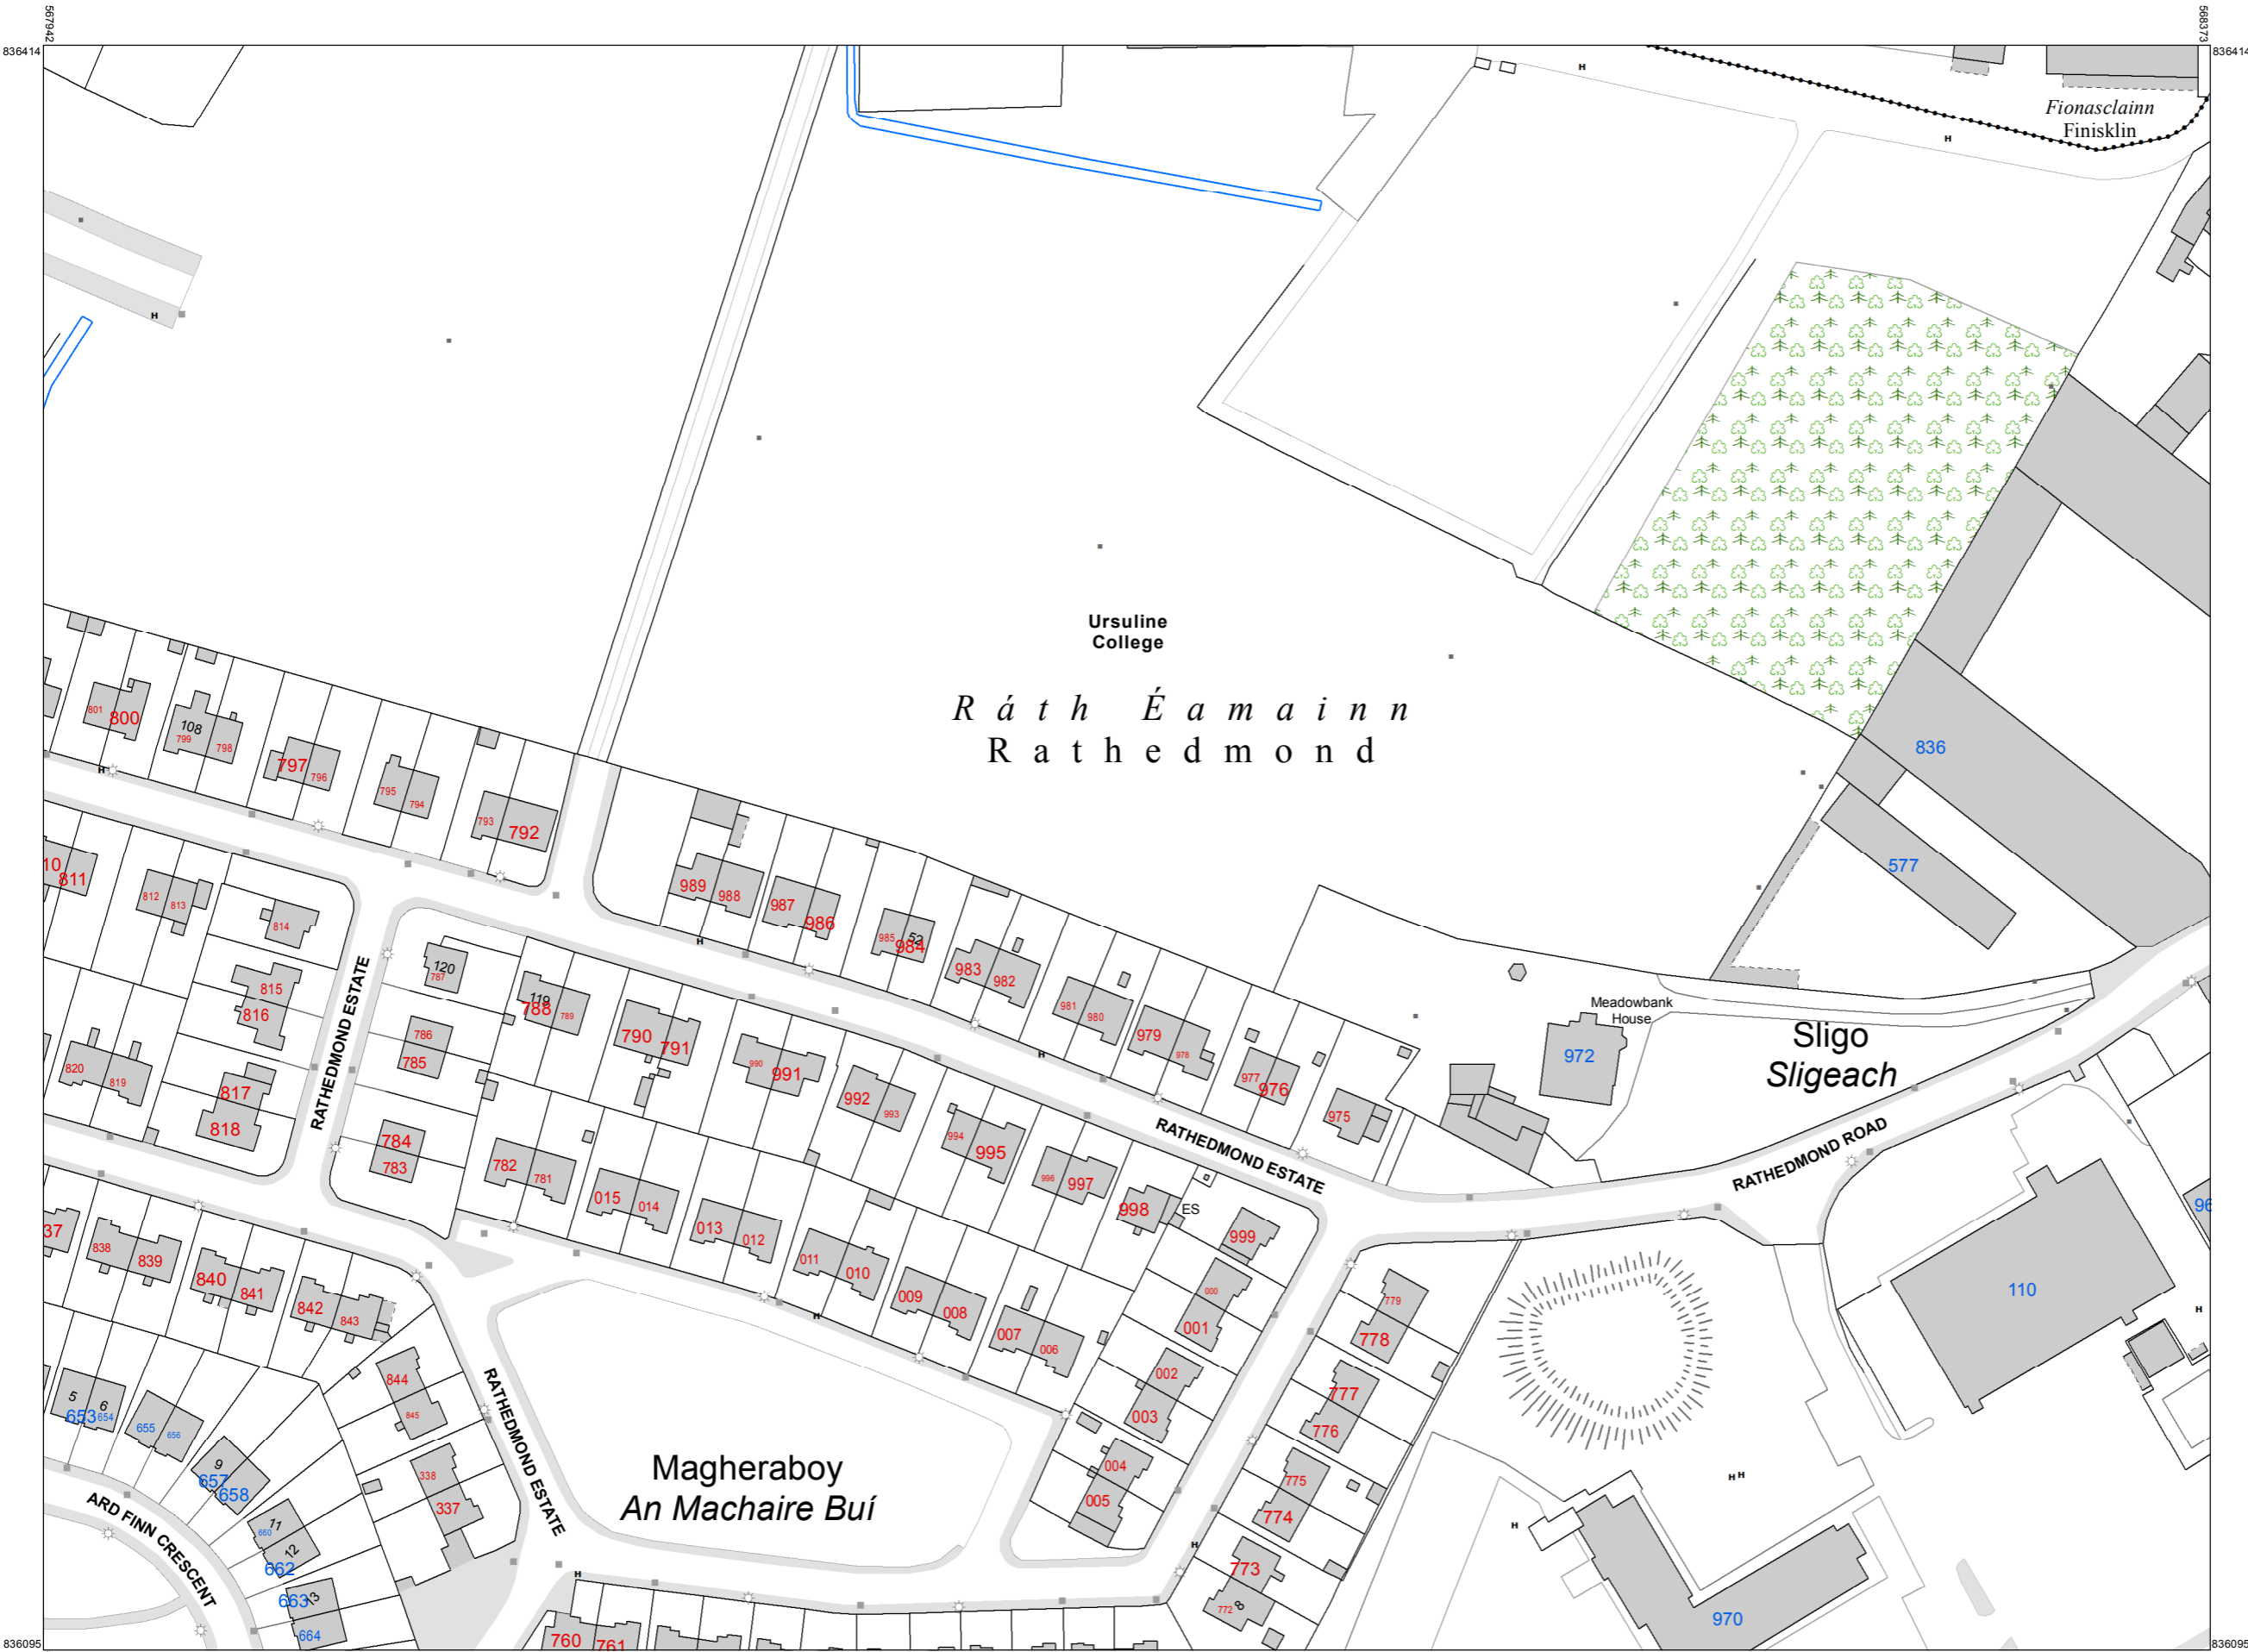

# Clár 3914 SLIGO R035 (MANOR COLS)1012-A-11

**CENTRE COORDINATES:**  
ITM 568158,836255

**PUBLISHED:**  
14/03/2019

<b>MAP SERIES:</b>	<b>MAP SHEETS:</b>
1:1,000	1011-05
1:1,000	1011-10
1:1,000	1012-01
1:1,000	1012-06

Ordnance Survey maps  
never show legal property  
boundaries, nor do they  
show ownership of  
physical features.

©Suirbhéireacht Ordanáis Éireann, 2019  
©Ordnance Survey Ireland, 2019

[www.osi.ie/copyright](http://www.osi.ie/copyright)

**LEGEND:**

**OUTPUT SCALE: 1:1,300**

**CAPTURE RESOLUTION:**  
The map objects are only accurate to the  
resolution at which they were captured.  
Output scale is not indicative of data capture scale.  
Further information is available at:  
<http://www.osi.ie>; search 'Capture Resolution'

**Plot Ref: 1012-A-11**  
**Route: SLIGO R035 (MANOR COLS)**  
**Map: Page 5 of 18**