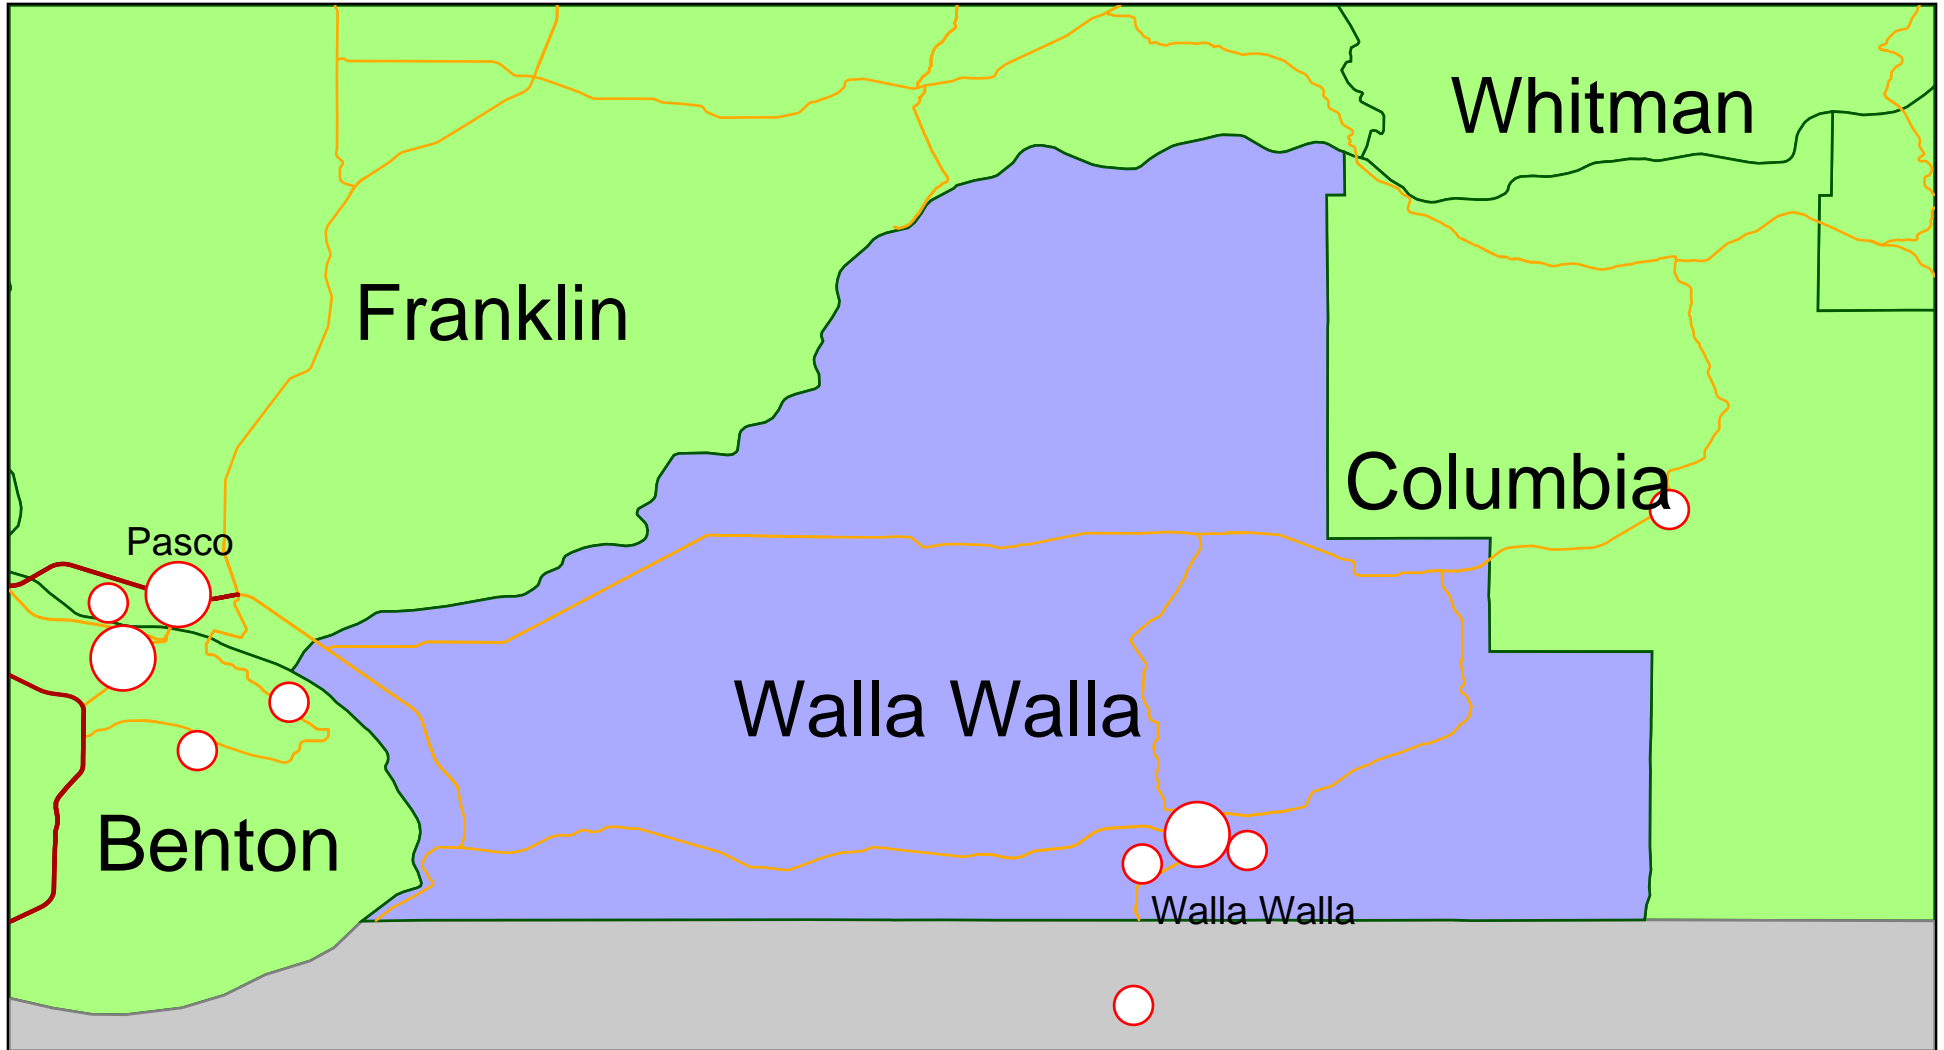

Walla Walla County And Surrounding Counties

State of Washington

County Data			
AREA	STATE	COUNTY	NAME
0.666	53	075	Whitman
0.384	53	021	Franklin
0.532	53	005	Benton
0.218	53	023	Garfield
0.264	53	013	Columbia
0.392	53	071	Walla Walla